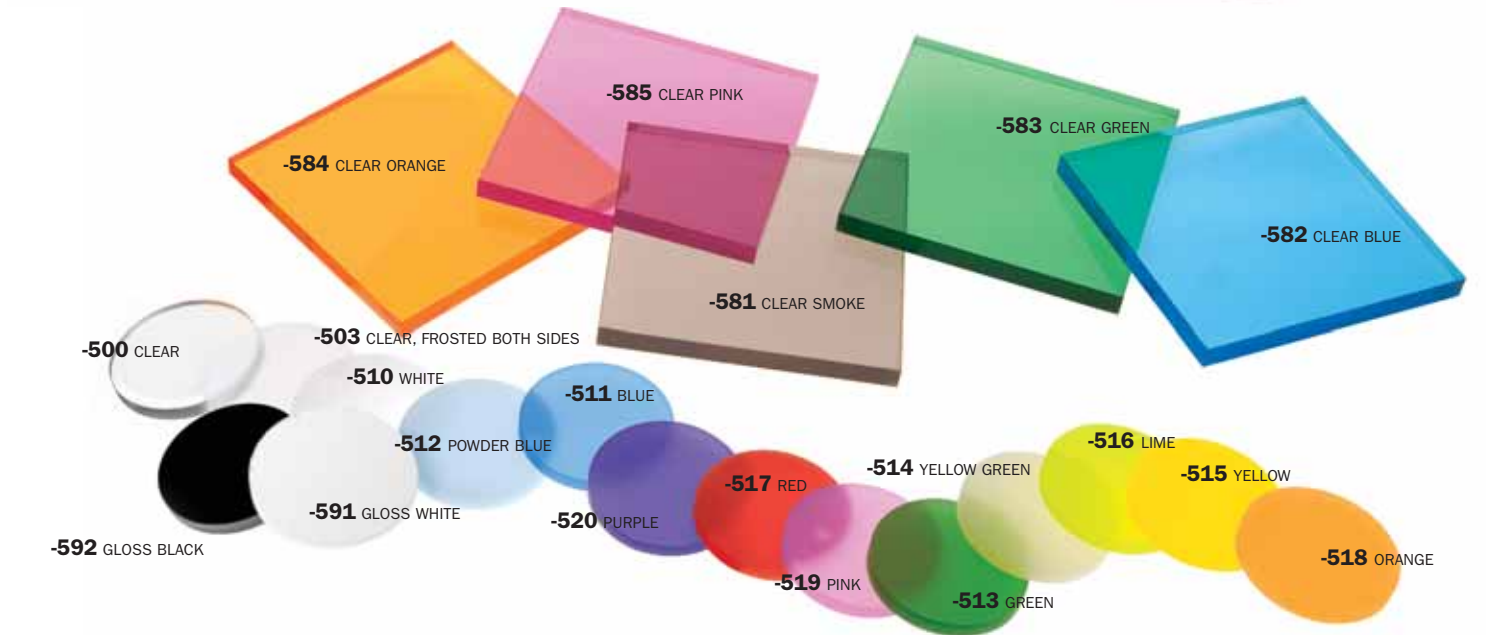

Materials, Colors, and Finishes Guide

To order an item in a color, add the color code to the end of the item number, separated with a hyphen. EXAMPLE: **product item number - color code**

Stock Metal Finishes

Stock Iconic Panel and Iconic Fixture Colors

Matte White -903 Gloss White -901 Paintable Lam* -910 Silver -902 Matte Black -904 Gloss Black -905 Gloss Brown -906 Gloss Red -907

Maple -908 Walnut -909 Chocolate Pear -900

*Notes on Paintable Laminate
 • B&N provides the panel in Paintable Laminate, customer to paint.
 • Use ONLY LATEX PAINT, not oil-based paints or solvent-based thinners, as these may damage the surface.

Stock Colors

Available Stock Acrylic and Sorbetti Slider Colors, as shown above and below.

Special Order Colors

Special Order Acrylic and Sorbetti Slider Colors, as shown above and below (Lead times may vary)