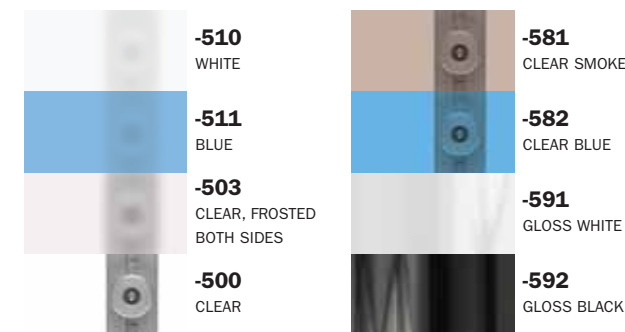

Stock Colors

Available Stock Acrylic and Sorbetti Slider Colors, as shown above and below.